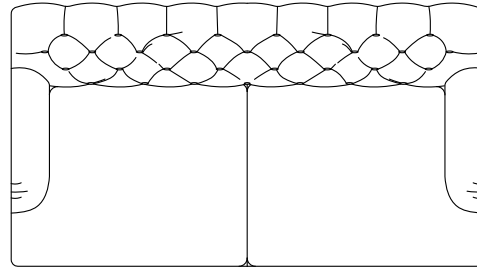

BALLARD DESIGNS®

MAGGIE COLLECTION

SOFA
35"H x 83"W x 39¼"D
•US394

SOFA WITH BRASS NAILHEADS
•US399

APARTMENT SOFA
35"H x 71"W x 39¼"D
•US395

APARTMENT SOFA WITH
BRASS NAILHEADS
•US400

CHAIR
35"H x 32"W x 38"D
•US396

CHAIR WITH
BRASS NAILHEADS
•US401

CHAIR & OTTOMAN
Chair 35"H x 32"W x 38"D
Ottoman 18¼"H x 20½"W x 27½"D
•US398

CHAIR & OTTOMAN WITH
BRASS NAILHEADS
•US403

The Maggie Upholstered collection has a tightly tufted back and gently gathered English arms. Turned hardwood front feet with antique brass finish casters complete the sophisticated look.

OTTOMAN
18¼"H x 20½"W x 27½"D
•US397

OTTOMAN WITH
BRASS NAILHEADS
•US402