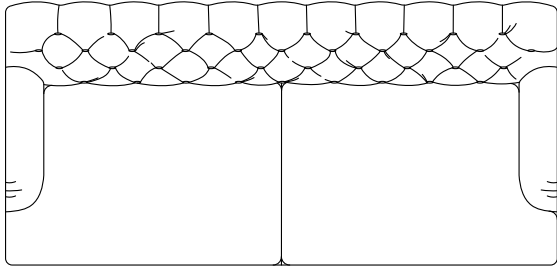

BALLARD DESIGNS®

MAGGIE COLLECTION

SOFA
35"H x 83"W x 39¼"D
•US394

SOFA WITH BRASS NAILHEADS
•US399

APARTMENT SOFA
35"H x 71"W x 39¼"D
•US395

APARTMENT SOFA WITH
BRASS NAILHEADS
•US400

CHAIR
35"H x 32"W x 38"D
•US396

CHAIR WITH
BRASS NAILHEADS
•US401

CHAIR & OTTOMAN
Chair 35"H x 32"W x 38"D
Ottoman 18¼"H x 20½"W x 27½"D
•US398

CHAIR & OTTOMAN WITH
BRASS NAILHEADS
•US403

The Maggie Upholstered collection has a tightly tufted back and gently gathered English arms. Turned hardwood front feet with antique brass finish casters complete the sophisticated look.

OTTOMAN
18¼"H x 20½"W x 27½"D
•US397

OTTOMAN WITH
BRASS NAILHEADS
•US402