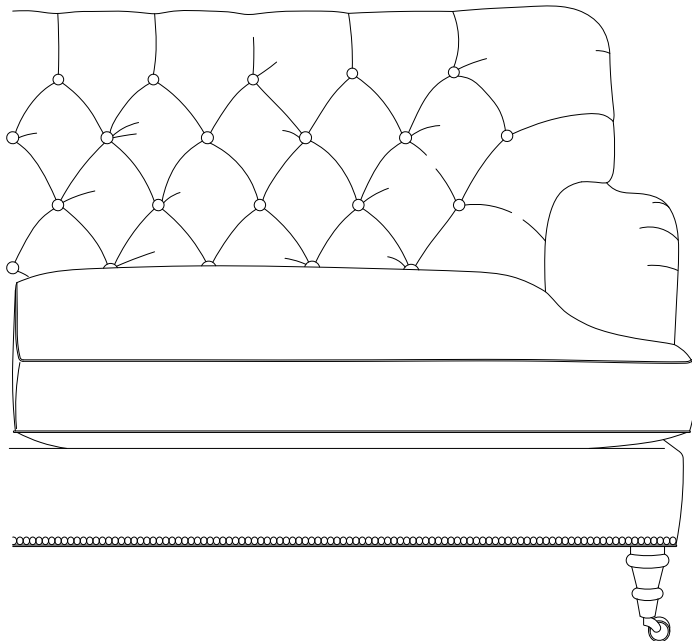

BALLARD DESIGNS®

MAGGIE COLLECTION

SOFA
35"H x 83"W x 39¼"D
•US394

SOFA WITH BRASS NAILHEADS
•US399

APARTMENT SOFA
35"H x 71"W x 39¼"D
•US395

APARTMENT SOFA WITH
BRASS NAILHEADS
•US400

CHAIR
35"H x 32"W x 38"D
•US396

CHAIR WITH
BRASS NAILHEADS
•US401

CHAIR & OTTOMAN
Chair 35"H x 32"W x 38"D
Ottoman 18¼"H x 20½"W x 27½"D
•US398

CHAIR & OTTOMAN WITH
BRASS NAILHEADS
•US403

The Maggie Upholstered collection has a tightly tufted back and gently gathered English arms. Turned hardwood front feet with antique brass finish casters complete the sophisticated look.

OTTOMAN
18¼"H x 20½"W x 27½"D
•US397

OTTOMAN WITH
BRASS NAILHEADS
•US402